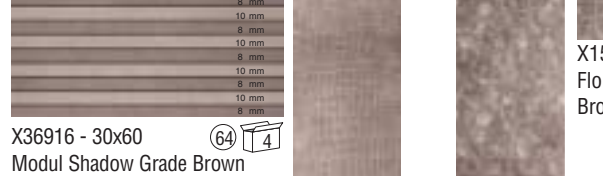

X36901 - 30x60 Modul Shadow Amber Gold

X15622 - 15x60 Modul Digital White Silver

X31201 - 120x30 Snake Amber Gold

X31205 - 120x30 Floreal Amber Gold

Grade Brown

X12679 - 120x60 Grade Brown

X12379 - 120x30 Grade Brown

X12579 - 120x15 Grade Brown

X60079 - 60x60 Grade Brown

X63079 - 30x60 Grade Brown

X36916 - 30x60 Modul Shadow Grade Brown

X15623 - 15x60 Modul Digital Grade Brown

X31210 - 120x30 Snake Grade Brown

X31212 - 120x30 Floreal Grade Brown