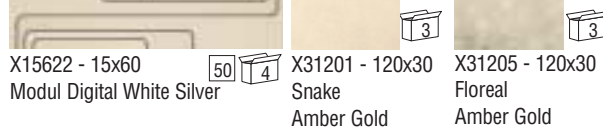

X31201 - 120x30 Snake Amber Gold