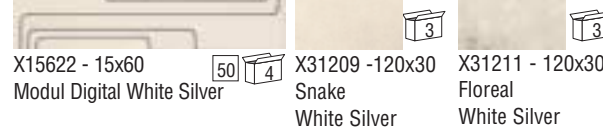

White Silver

X12678 - 120x60 White Silver

X12378 - 120x30 White Silver

X12578 - 120x15 White Silver

X60078 - 60x60 White Silver

X63078 - 30x60 White Silver

X36915 - 30x60 Modul Shadow White Silver

X15622 - 15x60 Modul Digital White Silver