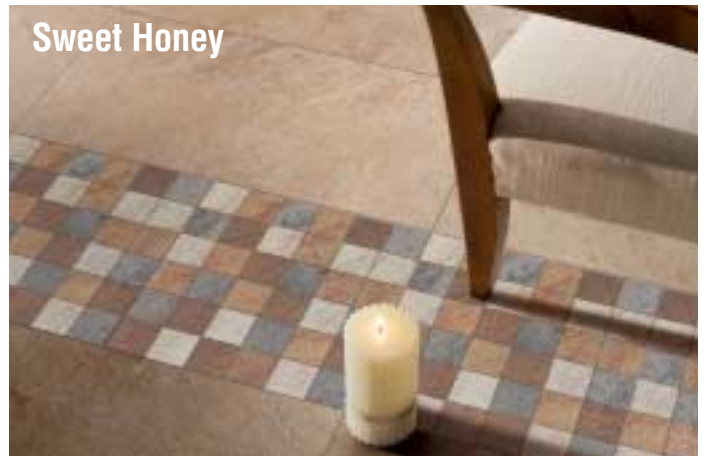

*Auf Netz_on net_sur net_su rete